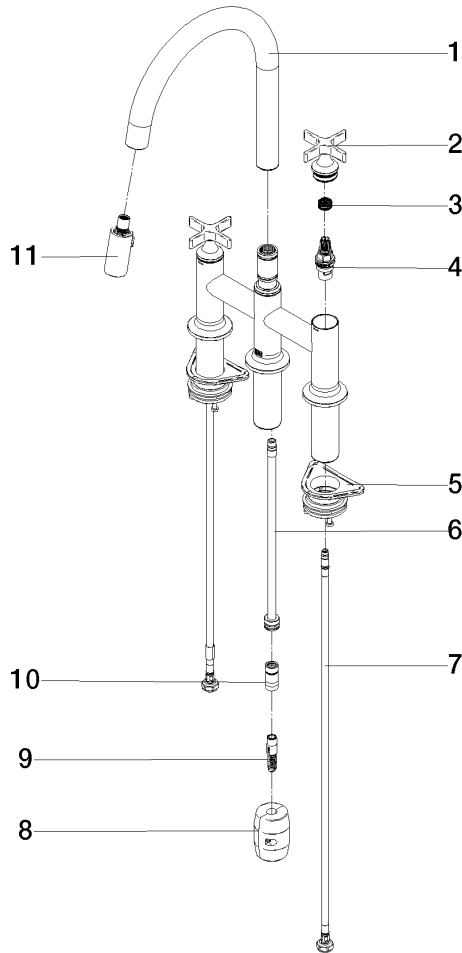

19 875 809

- 240mm projection
- pivotable spout 360°
- Optional swivel limiter available with swivel limiter set 12 823 970 90
- air-enriched flow and spray flow
- 1800 mm metal shower hose
- sprayface with anti-scaling system
- max. flow 8 l/min at 3 bar flow pressure
- lead-free
- This product can help a building meet the requirements of Green Building Rating Systems, e.g. LEED®, BREEAM®, DGNB

Recommended miscellaneous

Swivel limitation set -

12 823 970 90

Recommended miscellaneous

VAIA Dispenser with rosette - Chrome

82 434 809-00

19 875 809

Flow rate chart

Certificates

LGA_38633.

Belgaqua_24-005-
27_3.

19 875 809

Spare parts list

No.	Item Number	Name	Quantity used	Delivery time
1	90 28 22 397 00-00	spout	1	10
2	90 20 80 036 00-00	handle	2	-
Spare part can no longer be ordered, please order the replacement item				
3	90 12 12 232 00 90	fixing cap	2	2
4	90 90 03 131 00 90	top	2	2
5	04 30 11 040 00 90	fixing set	2	2
6	04 28 20 067 00 90	pipe	1	2
7	04 30 04 101 00 90	hose	2	2
8	04 21 50 010 00 90	accessories	1	2
9	04 30 02 120 00-00	hose	1	10
10	90 24 03 253 00 90	adaptor	1	2
11	90 18 40 317 00-00	shower	1	10