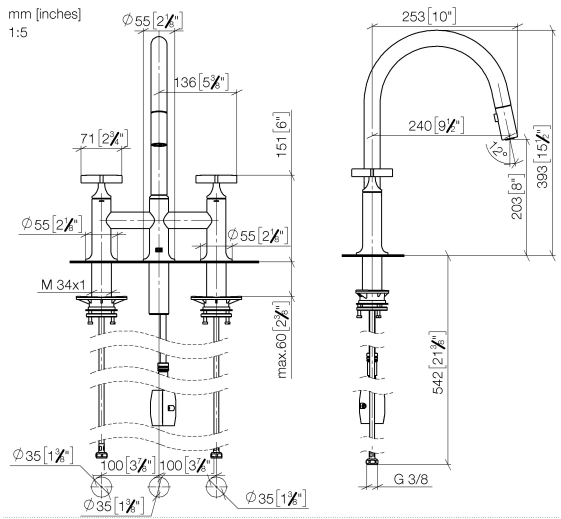

19 875 809

- 240mm projection
- pivotable spout 360°
- Optional swivel limiter available with swivel limiter set 12 823 970 90
- air-enriched flow and spray flow
- 1800 mm metal shower hose
- sprayface with anti-scaling system
- max. flow 8 l/min at 3 bar flow pressure
- lead-free
- This product can help a building meet the requirements of Green Building Rating Systems, e.g. LEED®, BREEAM®, DGNB

Recommended miscellaneous

Swivel limitation set -

12 823 970 90

Recommended miscellaneous

VAIA Dispenser with rosette - Chrome

82 434 809-00

19 875 809

Flow rate chart

Certificates

LGA_38633.

Belgaqua_24-005-
27_3.

19 875 809

Spare parts list

No.	Item Number	Name	Quantity used	Delivery time
1	90 28 22 397 00-00	spout	1	10
2	90 20 80 036 00-00	handle	2	-
Spare part can no longer be ordered, please order the replacement item				
3	90 12 12 232 00 90	fixing cap	2	2
4	90 90 03 131 00 90	top	2	2
5	04 30 11 040 00 90	fixing set	2	2
6	04 28 20 067 00 90	pipe	1	2
7	04 30 04 101 00 90	hose	2	2
8	04 21 50 010 00 90	accessories	1	2
9	04 30 02 120 00-00	hose	1	10
10	90 24 03 253 00 90	adaptor	1	2
11	90 18 40 317 00-00	shower	1	10