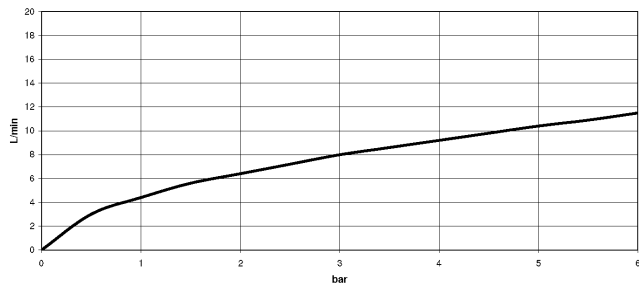

19 875 809

- 240mm projection
- pivotable spout 360°
- Optional swivel limiter available with swivel limiter set 12 823 970 90
- air-enriched flow and spray flow
- 1800 mm metal shower hose
- sprayface with anti-scaling system
- max. flow 8 l/min at 3 bar flow pressure
- lead-free
- This product can help a building meet the requirements of Green Building Rating Systems, e.g. LEED®, BREEAM®, DGNB

Recommended miscellaneous

Swivel limitation set -

12 823 970 90

Recommended miscellaneous

VAIA Dispenser with rosette - Chrome

82 434 809-00

19 875 809

Flow rate chart